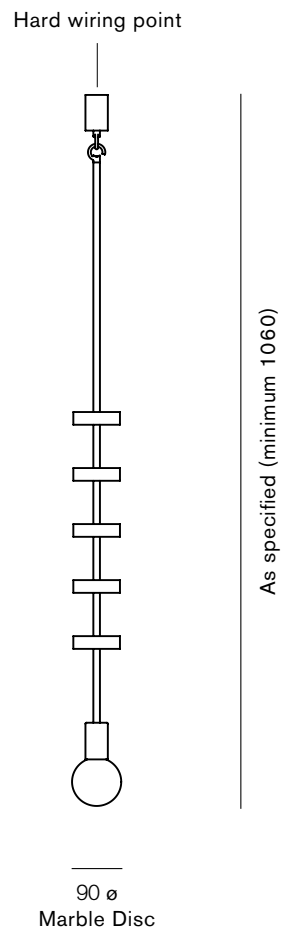

VOLKER HAUG Studio

DISCUS series Data Sheet

Discus 5

Materials: Linished, polished or bronzed brass, steel
Finishes: Raw, satin lacquer or enamel
Marble Disc: As specified (shown in pink marble)
Lamp: E27 (pictured with L087 95mm opal LED)

Each hand finished brass surface is unique and variations may occur.

Discus 5

Materials: Linished, polished or bronzed brass, steel
Finishes: Raw, satin lacquer or enamel
Marble Disc: As specified (shown in pink marble)
Lamp: E27 (pictured with L087 95mm opal LED)

Each hand finished brass surface is unique and variations may occur.

Wall Disc

Materials: Linished, polished or bronzed brass, steel
Finishes: Raw, satin lacquer or enamel
Marble Disc: As specified (shown in pink marble)
Lamp: E27 (pictured with L087 95mm opal LED)