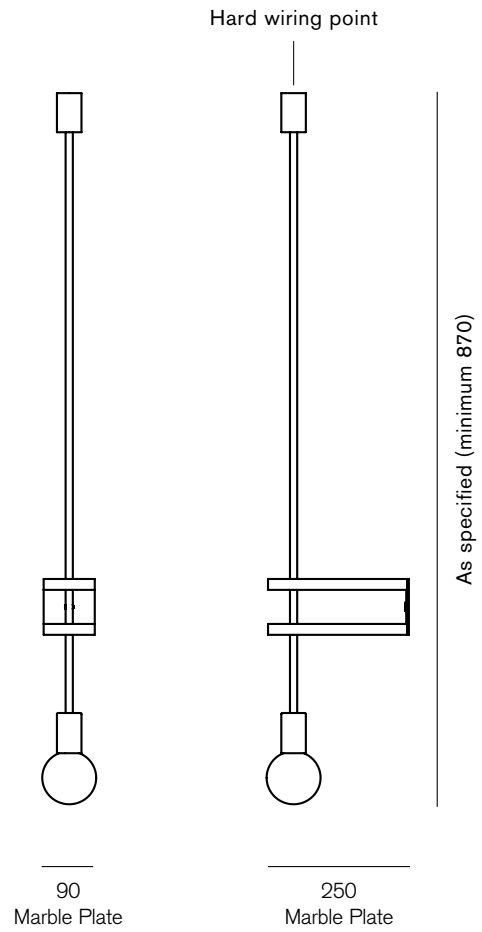

VOLKER HAUG Studio

DISCUS series Data Sheet

Discus 5

Materials: Linished, polished or bronzed brass, steel
Finishes: Raw, satin lacquer or enamel
Marble Disc: As specified (shown in pink marble)
Lamp: E27 (pictured with L087 95mm opal LED)

Each hand finished brass surface is unique and variations may occur.

Discus 5

Materials: Linished, polished or bronzed brass, steel
Finishes: Raw, satin lacquer or enamel
Marble Disc: As specified (shown in pink marble)
Lamp: E27 (pictured with L087 95mm opal LED)

Each hand finished brass surface is unique and variations may occur.

Wall Disc

Materials: Linished, polished or bronzed brass, steel
Finishes: Raw, satin lacquer or enamel
Marble Disc: As specified (shown in pink marble)
Lamp: E27 (pictured with L087 95mm opal LED)