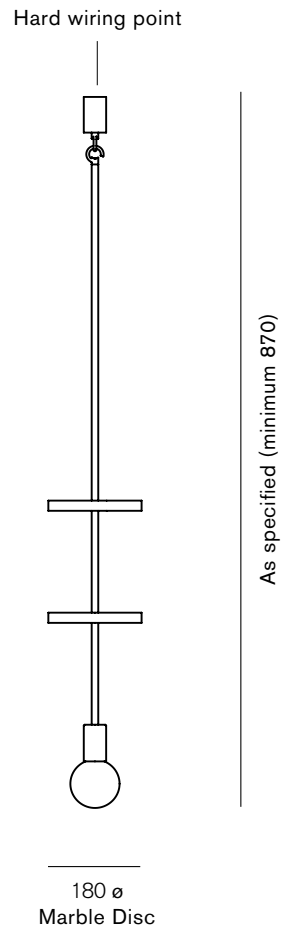

VOLKER HAUG Studio

DISCUS series Data Sheet

Discus 5

Materials: Linished, polished or bronzed brass, steel
Finishes: Raw, satin lacquer or enamel
Marble Disc: As specified (shown in pink marble)
Lamp: E27 (pictured with L087 95mm opal LED)

Each hand finished brass surface is unique and variations may occur.

Discus 5

Materials: Linished, polished or bronzed brass, steel
Finishes: Raw, satin lacquer or enamel
Marble Disc: As specified (shown in pink marble)
Lamp: E27 (pictured with L087 95mm opal LED)

Each hand finished brass surface is unique and variations may occur.

Wall Disc

Materials: Linished, polished or bronzed brass, steel
Finishes: Raw, satin lacquer or enamel
Marble Disc: As specified (shown in pink marble)
Lamp: E27 (pictured with L087 95mm opal LED)