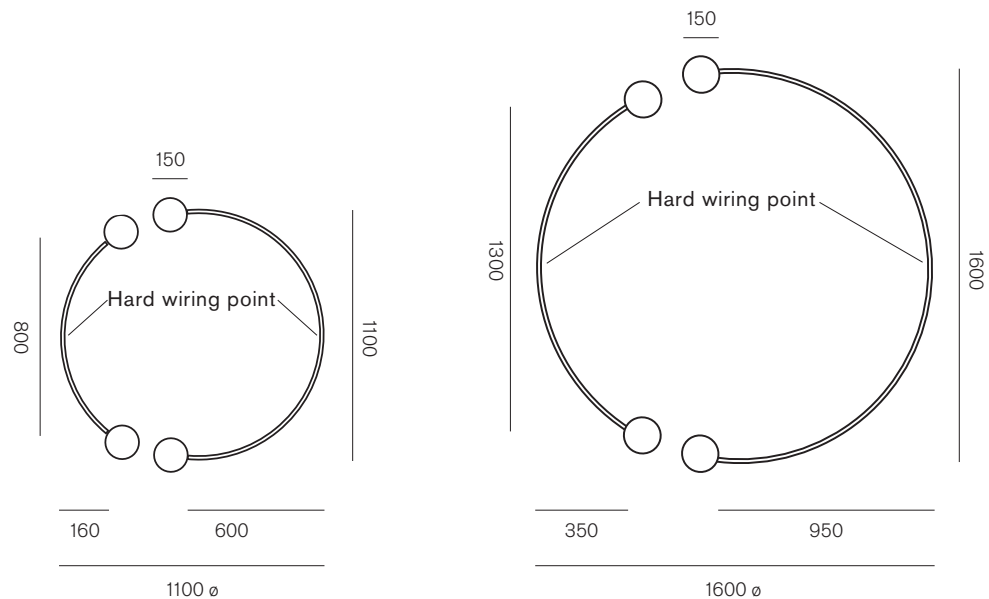

VOLKER HAUG Studio

ODDMENTS series Data Sheet

Oddments (Size 1100.S / 1100.L / 1600.S / 1600.L)

Materials: Polished or bronzed brass
Finishes: Raw, satin lacquer or enamel
Cord / Cable: Black Fabric / Stainless steel
Suspension: As specified (minimum 400mm)
Lamp: G9 - LED or Halogen 240V (120V US)
Glass Bulb: 150mm \varnothing , Opal or Frosted
Weight: Approx 3kg per fitting

Each hand finished brass surface is unique and variations may occur.

Oddball

Materials: Polished or bronzed brass
Finishes: Raw, satin lacquer or enamel
Suspension: As specified (minimum 400mm)
Lamp: G9 - LED or Halogen 240V (120V US)
Glass Bulb: 150mm ø, Opal or Frosted
Weight: Approx 1.5kg per fitting