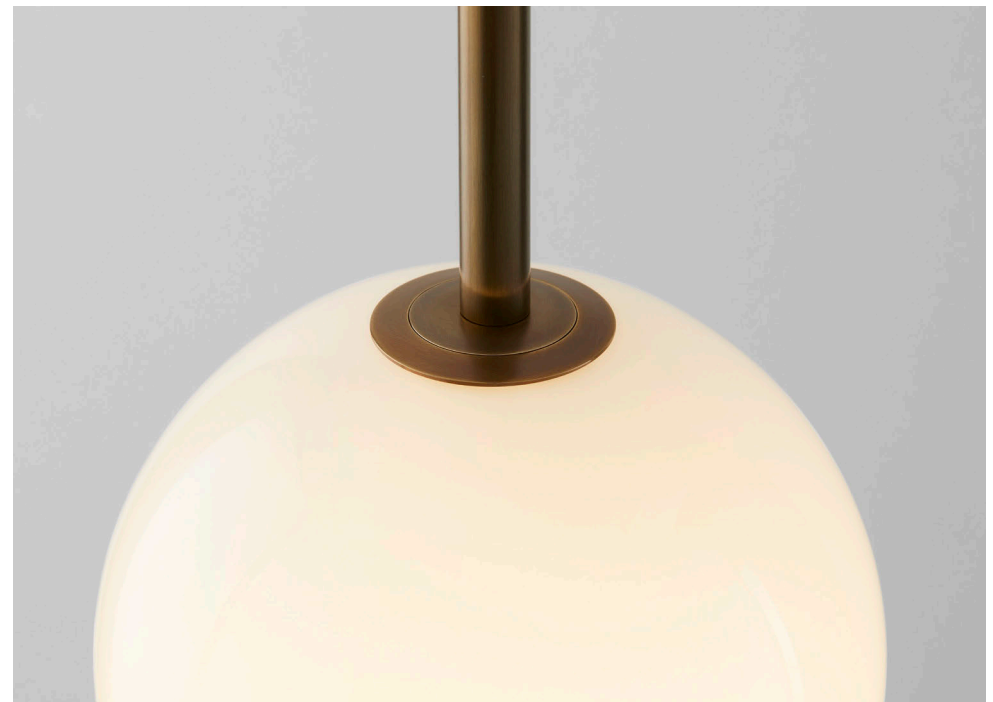

VOLKER HAUG Studio

ODDMENTS series Data Sheet

Oddments (Size 1100.S / 1100.L / 1600.S / 1600.L)

Materials: Polished or bronzed brass
Finishes: Raw, satin lacquer or enamel
Cord / Cable: Black Fabric / Stainless steel
Suspension: As specified (minimum 400mm)
Lamp: G9 - LED or Halogen 240V (120V US)
Glass Bulb: 150mm \varnothing , Opal or Frosted
Weight: Approx 3kg per fitting

Each hand finished brass surface is unique and variations may occur.

Oddball

Materials: Polished or bronzed brass
Finishes: Raw, satin lacquer or enamel
Suspension: As specified (minimum 400mm)
Lamp: G9 - LED or Halogen 240V (120V US)
Glass Bulb: 150mm ø, Opal or Frosted
Weight: Approx 1.5kg per fitting

Each hand finished brass surface is unique and variations may occur.

Lamps included. Full product range
in the Volker Haug Studio Catalogue.
Please contact studio for additional
information on custom lengths,
arrangements and finishes.