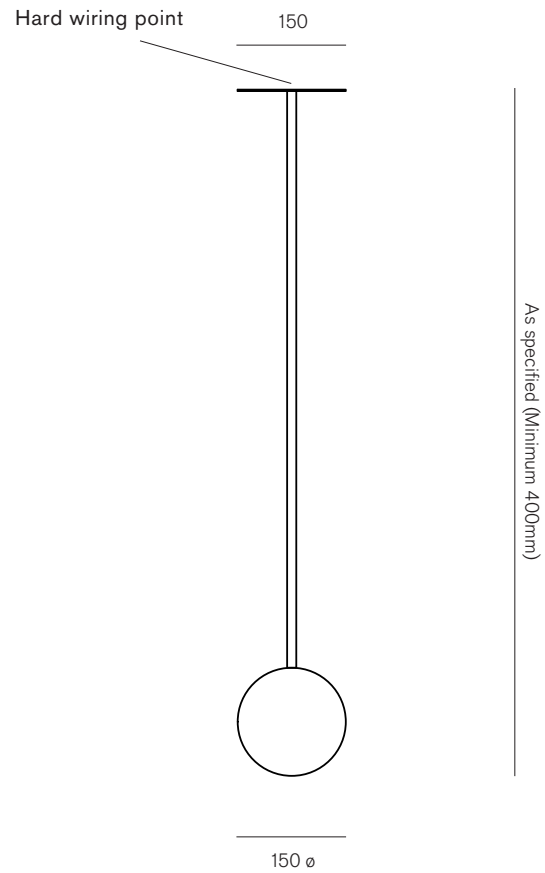

VOLKER HAUG Studio

ODDMENTS series Data Sheet

Oddments (Size 1100.S / 1100.L / 1600.S / 1600.L)

Materials: Polished or bronzed brass
Finishes: Raw, satin lacquer or enamel
Cord / Cable: Black Fabric / Stainless steel
Suspension: As specified (minimum 400mm)
Lamp: G9 - LED or Halogen 240V (120V US)
Glass Bulb: 150mm \varnothing , Opal or Frosted
Weight: Approx 3kg per fitting

Each hand finished brass surface is unique and variations may occur.

Oddball

Materials: Polished or bronzed brass
Finishes: Raw, satin lacquer or enamel
Suspension: As specified (minimum 400mm)
Lamp: G9 - LED or Halogen 240V (120V US)
Glass Bulb: 150mm ø, Opal or Frosted
Weight: Approx 1.5kg per fitting